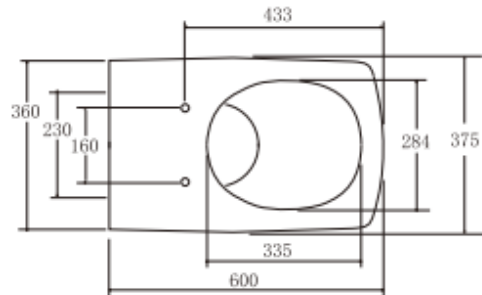

Brand : KOHLER  
Name : ESCALE Quiet close seat & cover  
Item Code : K4417T-2P-0

Designer :

Color / Finish: White  
Dimensions : 453 x 375 mm

**Product info:**

- Quiet close seat & cover
- Premium European Squarish design
- Metal hinge with soft close
- Perfect match with Escale toilets