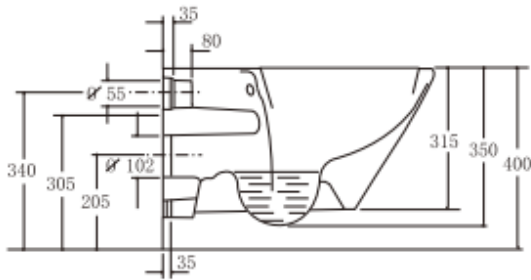

Brand : KOHLER  
Name : ESCALE Quiet close seat & cover  
Item Code : K4417T-2P-0

Designer :

Color / Finish: White  
Dimensions : 453 x 375 mm

**Product info:**

- Quiet close seat & cover
- Premium European Squarish design
- Metal hinge with soft close
- Perfect match with Escale toilets