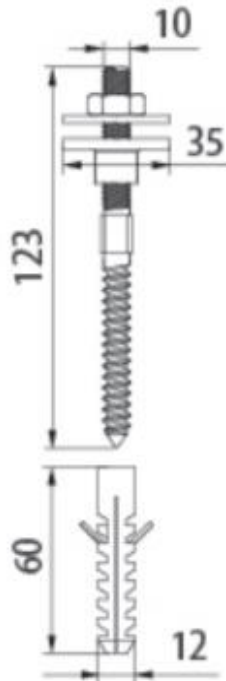

Brand : WDI, China
Name : Fixing bolts for basin
Item Code : K9700GASV2
Designer :
Color / Finish:
Dimensions :

Product info:
• Fixing bolts for basin

Flushing of pipe must be done before fittings are installed. Failure to do so voids the warranty.
Follow cleaning instructions and avoid using any harmful chemicals.
All information is for reference only. Installation shall always be based on the specs provided with actual delivered items.
For more info, visit www.sanitecph.com