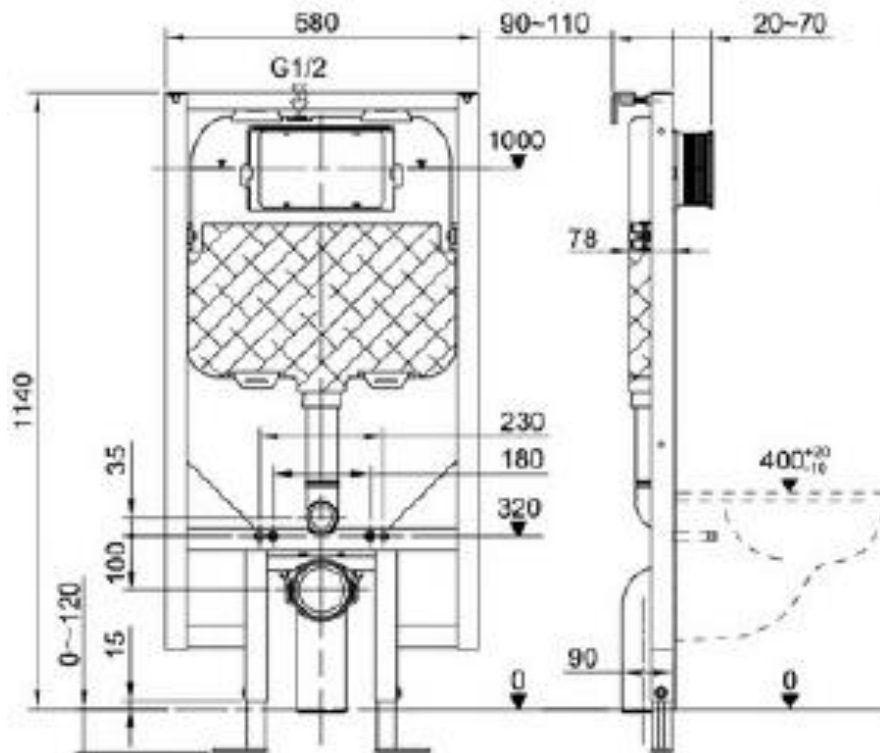

Brand : WDI, China
 Name : Concealed WC flush system
 Item Code : K301A

Designer :

Color / Finish: Gray
 Dimensions : 580 x 80 x 1140 mm

Product info:

- Concealed flush system for installation in front of a solid or drywall PVC Discharge Bend is 90 mm
- For wall-hung WC with fastening distance: 180mm or 230mm
- Minimum wall installation thickness: 110 mm
- Flush adjustable for 6/3L, 4.5/3L and 4/2L
- Galvanized leg supports
- Adjustable from 0-120 mm
- Water supply connection at the top powder coated
- 400 kg minimum load