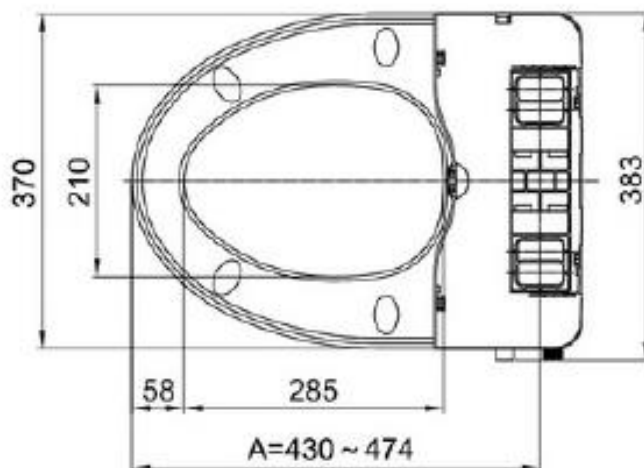

Brand : WDI, China  
 Name : Bidet seat, American elongated style  
 Item Code : FB109  
 Designer :  
 Color / Finish: White  
 Dimensions : 500 x 370 x 60 mm

**Product info:**

- American elongated style
- Relation between seat cover and lid: Full Overlapping
- Water inlet on the left-hand side
- Flush lever can be rotated to adjust and control wash seat mounting range:  
 $A = 452 \pm 22\text{mm}$     $B = 155 \pm 19\text{mm} / 203 \pm 19\text{mm}$
- Adjustable flush volume mechanism
- Self cleaning nozzle