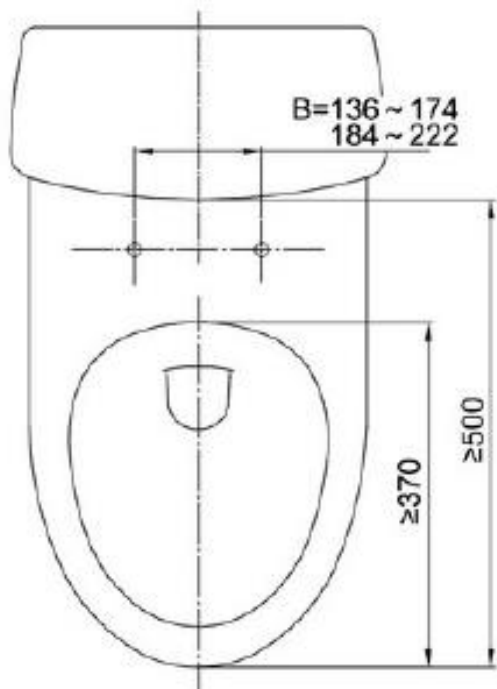

Brand : WDI, China  
 Name : Bidet seat, American elongated style  
 Item Code : FB109  
 Designer :  
 Color / Finish: White  
 Dimensions : 500 x 370 x 60 mm

**Product info:**

- American elongated style
- Relation between seat cover and lid: Full Overlapping
- Water inlet on the left-hand side
- Flush lever can be rotated to adjust and control wash seat mounting range:  
 $A = 452 \pm 22\text{mm}$     $B = 155 \pm 19\text{mm} / 203 \pm 19\text{mm}$
- Adjustable flush volume mechanism
- Self cleaning nozzle