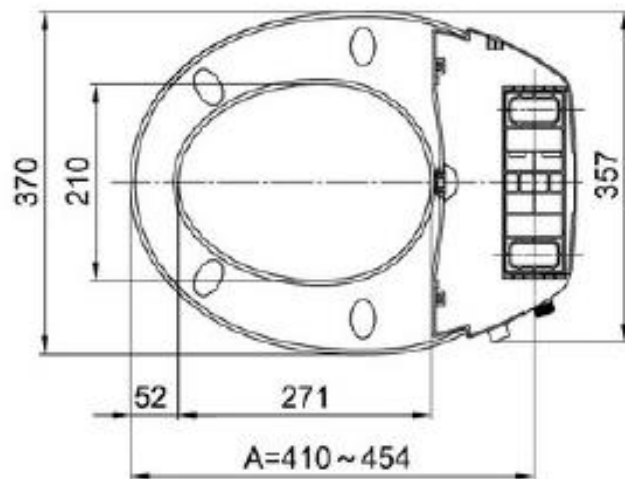

Brand : WDI, China
 Name : Bidet seat , American elongated style
 Item Code : FB108

Designer :

Color / Finish: White
 Dimensions : 480 x 370 x 62 mm

Product info:

- American round style
 - Relation between seat cover and lid: Two plate style
 - Water inlet on the left hand side (when facing the bidet)
 - Flush lever can be rotated to adjust and control wash
- seat mounting range:
 A = 452 ± 22 mm B = 155 ± 19 mm
- Adjustable flush volume mechanism
 - Self cleaning nozzle