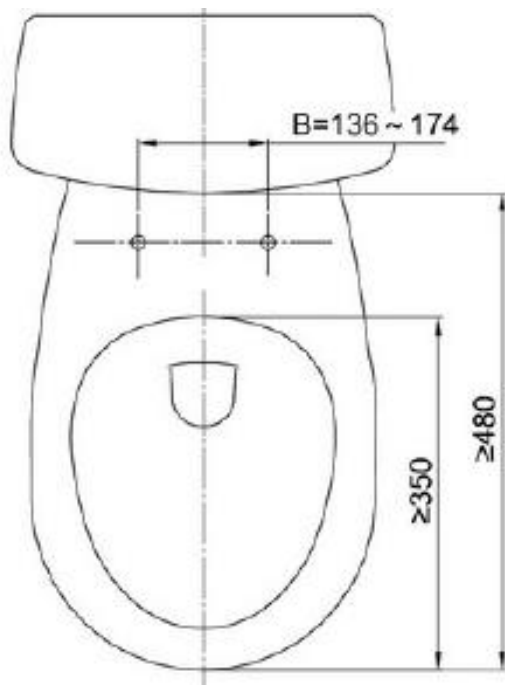

Brand : WDI, China
 Name : Bidet seat , American elongated style
 Item Code : FB108

Designer :

Color / Finish: White
 Dimensions : 480 x 370 x 62 mm

Product info:

- American round style
 - Relation between seat cover and lid: Two plate style
 - Water inlet on the left hand side (when facing the bidet)
 - Flush lever can be rotated to adjust and control wash
- seat mounting range:
 A = 452 ± 22 mm B = 155 ± 19 mm
- Adjustable flush volume mechanism
 - Self cleaning nozzle