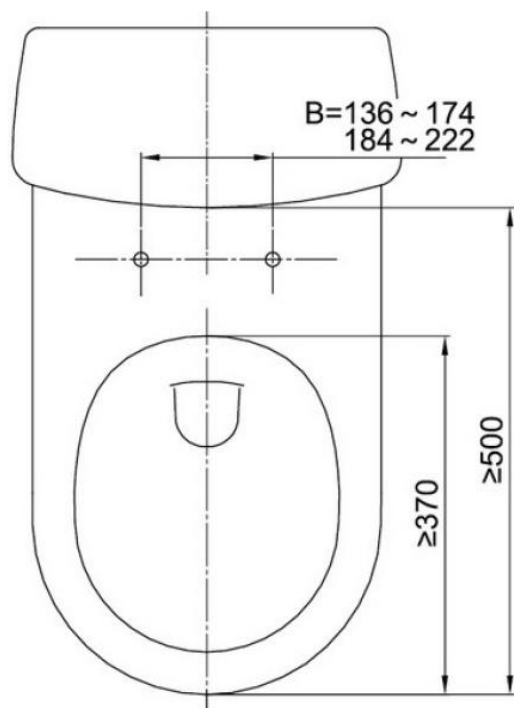

Brand : WDI, China
 Name : Bidet seat, European style
 Item Code : FB104
 Designer :
 Color / Finish: White
 Dimensions : 500 mm x 370 mm x 60 mm

Product info:

- European style
- Relation between seat cover and lid: Full overlapping
- Water inlet on the left-hand side (when facing the bidet)
- Flush lever can be rotated to adjust and control wash
- Adjustable flush volume mechanism
- Self cleaning nozzle