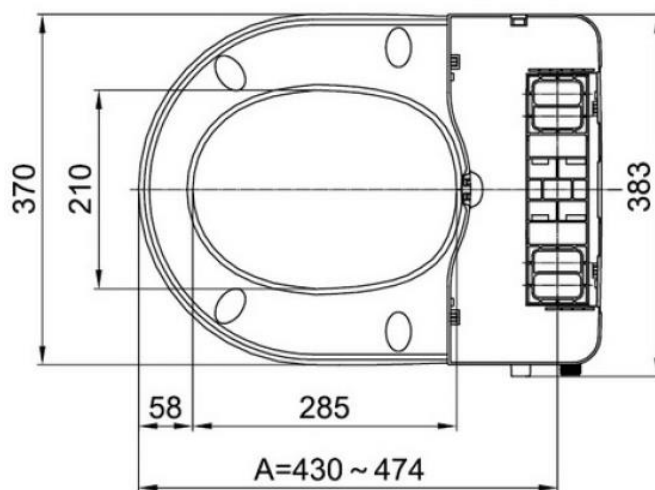

Brand : WDI, China
 Name : Bidet seat, European style
 Item Code : FB104
 Designer :
 Color / Finish: White
 Dimensions : 500 mm x 370 mm x 60 mm

Product info:

- European style
- Relation between seat cover and lid: Full overlapping
- Water inlet on the left-hand side (when facing the bidet)
- Flush lever can be rotated to adjust and control wash
- Adjustable flush volume mechanism
- Self cleaning nozzle