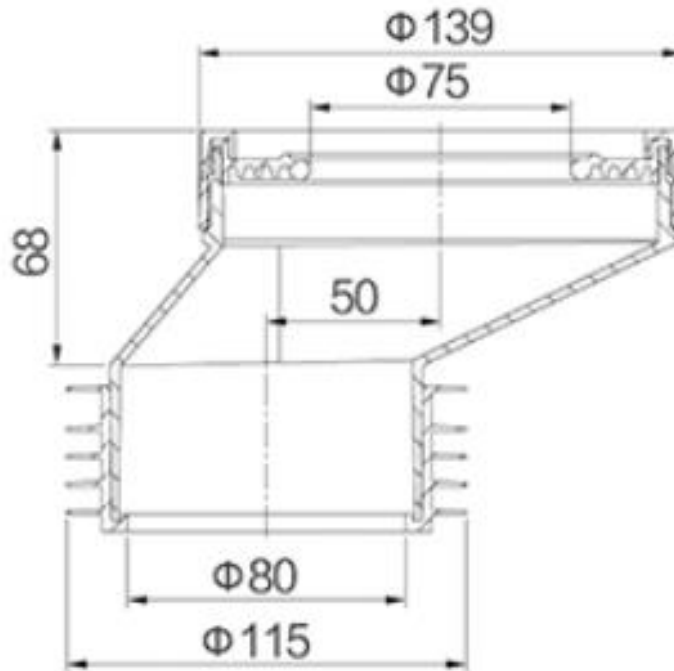

Brand : WDI, China
Name : Offset connector
Item Code : B7074 ASV1
Designer :
Color / Finish: N/A
Dimensions : (See data drawing below for dimensions)

Product info:
• Offset connector

Flushing of pipe must be done before fittings are installed. Failure to do so voids the warranty.
Follow cleaning instructions and avoid using any harmful chemicals.
All information is for reference only. Installation shall always be based on the specs provided with actual delivered items.
For more info, visit www.sanitecph.com