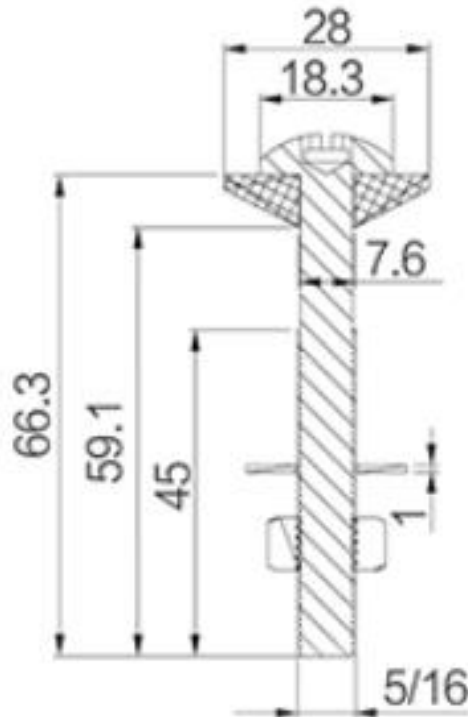

Brand : WDI, China

Name : Tank bolt

Item Code : B7048

Designer :

Color / Finish: N/A

Dimensions : (See data drawing below for dimensions)

Product info:

- Tank bolt
- For connecting two-piece toilet
- Multicolored iron
- M6