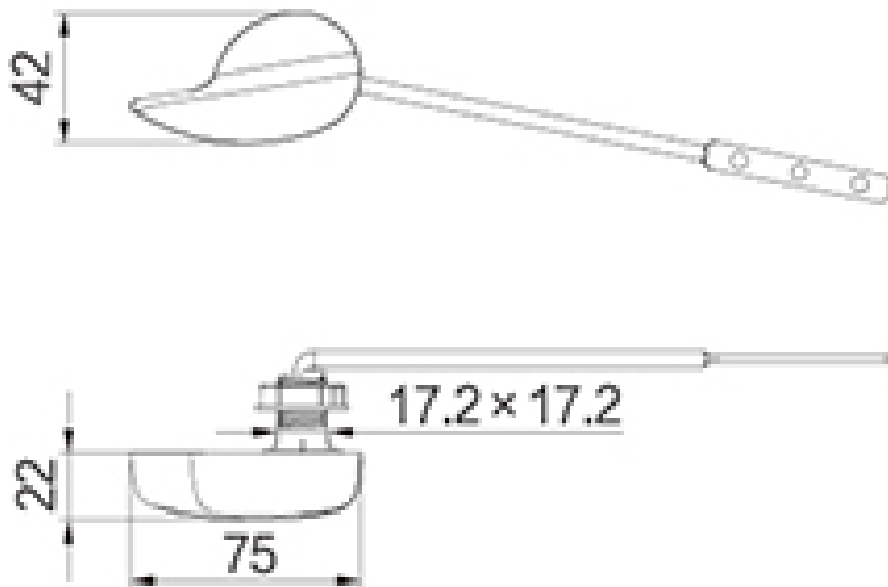

Brand : WDI, China  
Name : Front flush lever  
Item Code : B5062 GASV1  
Designer :  
Color / Finish: Chrome Plated  
Dimensions : 18 mm x 18 mm / 11/16" x 11/16"

Product info:

- Front flush lever
- Zinc alloy