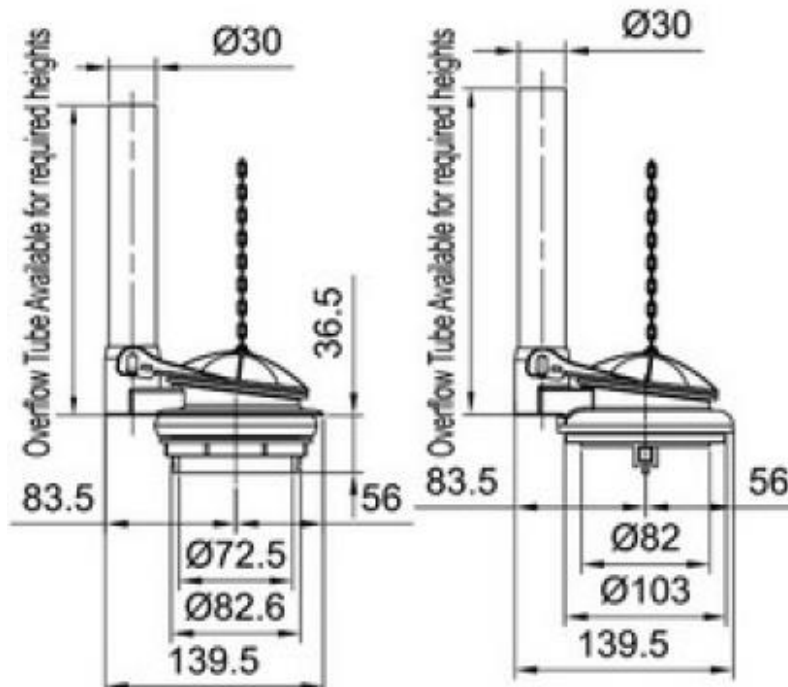

Brand : WDI, China  
 Name : Single flush valve 3.9L 3  
 Item Code : B4800

Designer :  
 Color / Finish: White  
 Dimensions : 139.5 mm Width

**Product info:**

- Single flush valve ½”
- Flapper type
- Can be installed in 3-inch surface mounted cisterns
- Height of overflow pipe can be ordered by customers
- Fit for one-piece toilet and two-piece toilet
- One flush volume
- Mental lock extends the using lifetime
- Fit for various flush levers