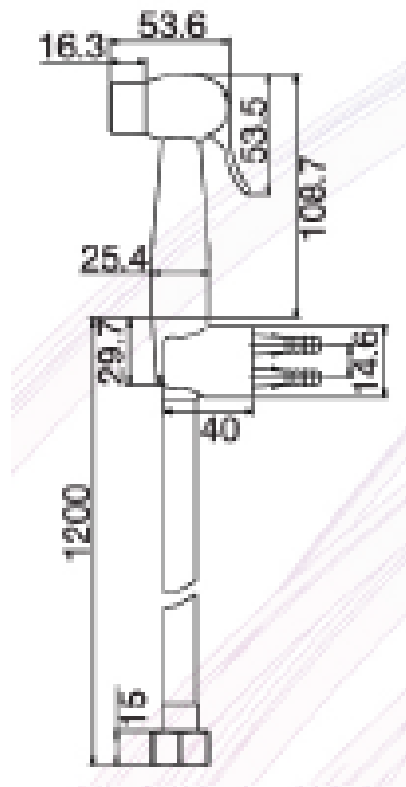

Brand : VRH, Thailand
 Name: ABS Bidet hand spray set black
 Item Code: Y0013WZ white / Y0013AZ black
 Designer:
 Color / Finish: White/Black
 Dimensions: 108.7 x 53.6 x 25.4 mm

Product info:

- Hand bidet hand spray set
- With water lock, same color plastic hose, nozzle, actuator