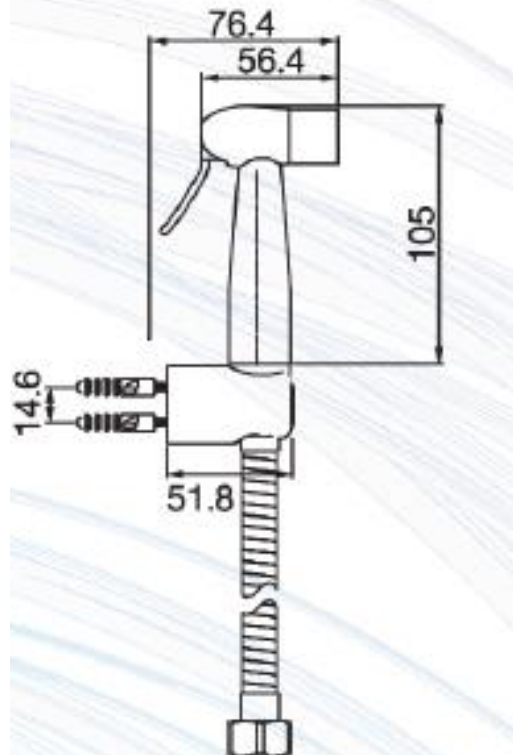

Brand : VRH, Thailand
Name : ABS/Stainless steel bidet hand spray set, grey
Item Code : Y0001SS
Designer :
Color / Finish: grey
Dimensions : 76.4 x 105mm

Product info:

- Hand Bidet hand spray set
- With plastic wall-support
- Stainless steel flexible hose, nozzle and actuator
- Wall shut-off valve or connect adaptor