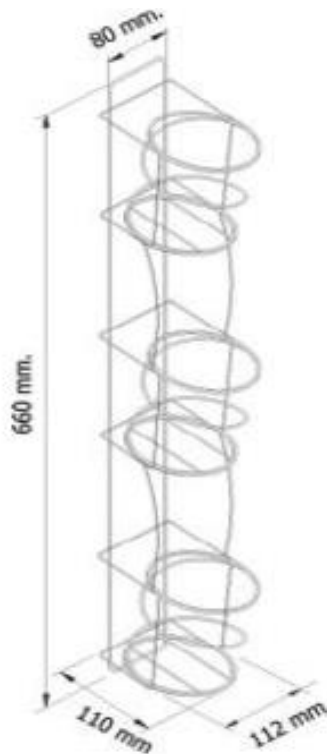

Brand : VRH, Thailand
Name: WIREWARE 3 Bottle holder wall mount
Item Code: W307
Designer:
Color / Finish: 304 Stainless Steel
Dimensions: 110 x 112 x 660 mm

Product info:
• 3 bottle holder wall mount

Follow cleaning instructions and avoid using any harmful chemicals. Failure to do so voids the warranty.