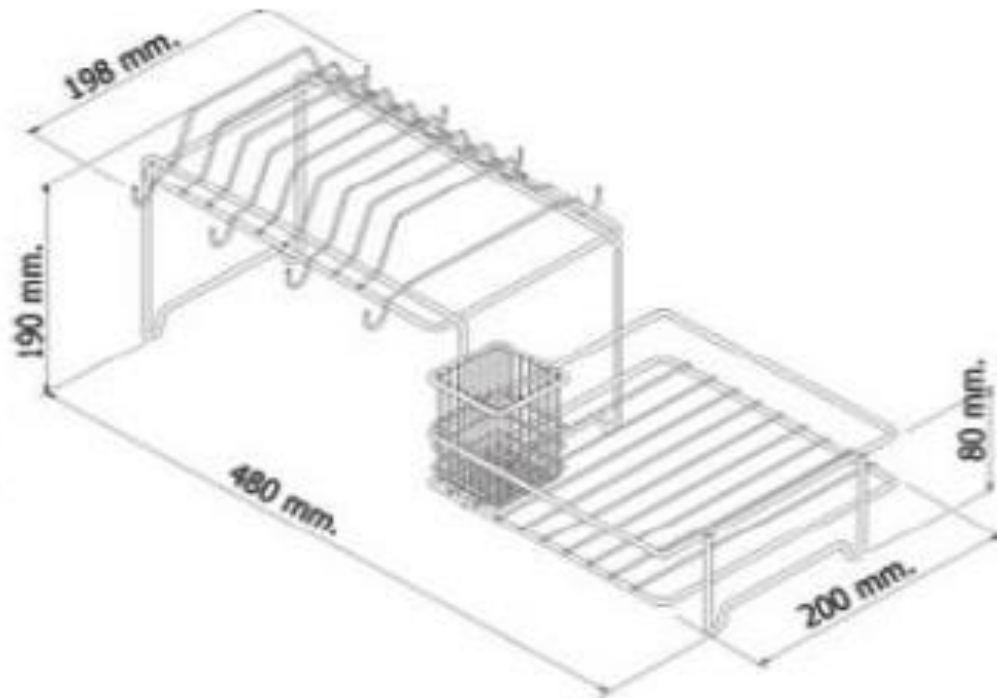

Brand : VRH, Thailand
Name: WIREWARE Coffee set rack
Item Code: W107G
Designer:
Color / Finish: 304 Stainless Steel
Dimensions: 480 x 200 x 190 mm

Product info:
• Coffee set rack

Follow cleaning instructions and avoid using any harmful chemicals. Failure to do so voids the warranty.