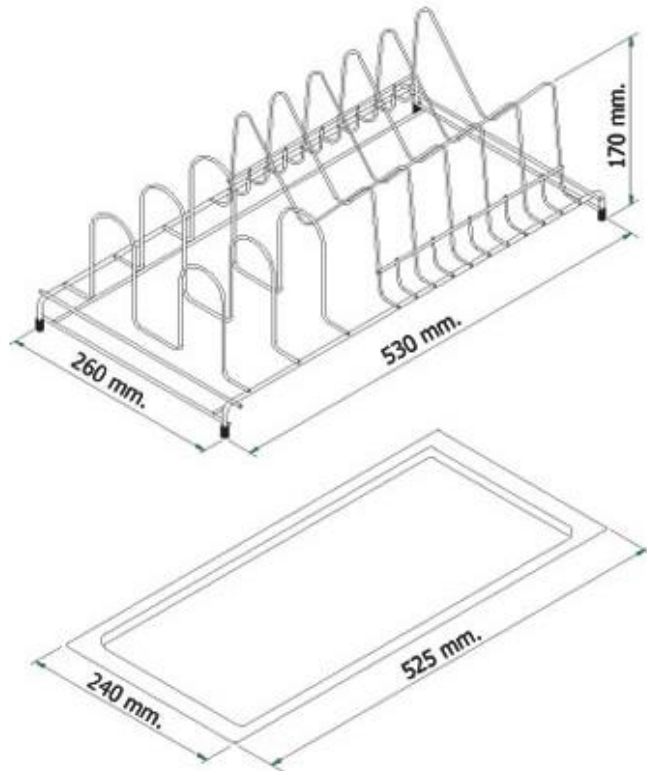

Brand : VRH, Thailand
Name: WIREWARE Glass and dish rack with tray
Item Code: W106T
Designer:
Color / Finish: 304 Stainless Steel
Dimensions: 530 x 260 x 170 mm

Product info:

- Glass and dish rack
- With Tray