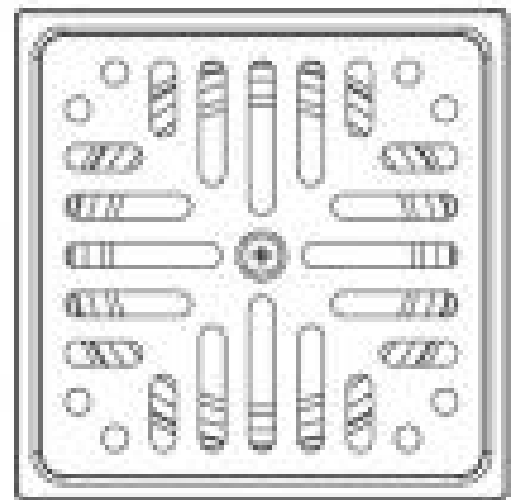

Brand : VRH, Thailand
Name : Floor drain
Item Code : W002AS
Designer :
Color / Finish: 304 Stainless Steel
Dimensions : 105 x 105mm, 2" drain

Product info:
• Floor Drain

Flushing of pipe must be done before fittings are installed. Failure to do so voids the warranty.
Follow cleaning instructions and avoid using any harmful chemicals.
All information is for reference only. Installation shall always be based on the specs provided with actual delivered items.
For more info, visit www.sanitecph.com