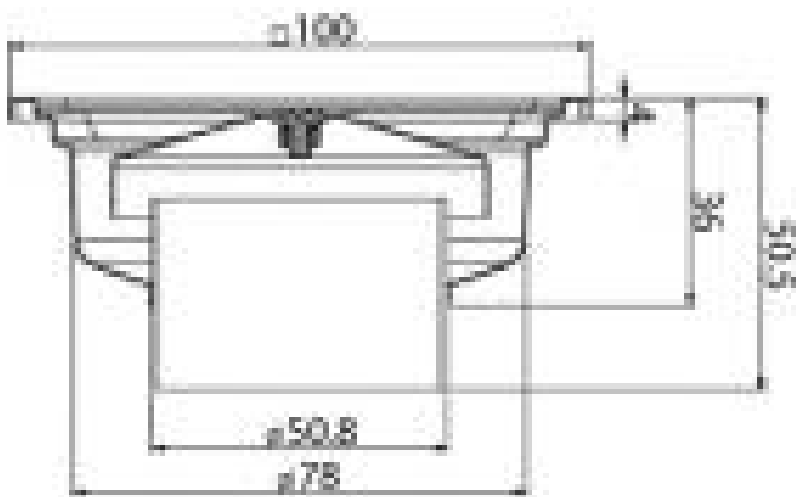

Brand : VRH, Thailand
Name : Floor drain
Item Code : W002AS
Designer :
Color / Finish: 304 Stainless Steel
Dimensions : 105 x 105mm, 2" drain

Product info:
• Floor Drain

Flushing of pipe must be done before fittings are installed. Failure to do so voids the warranty.
Follow cleaning instructions and avoid using any harmful chemicals.
All information is for reference only. Installation shall always be based on the specs provided with actual delivered items.
For more info, visit www.sanitecph.com