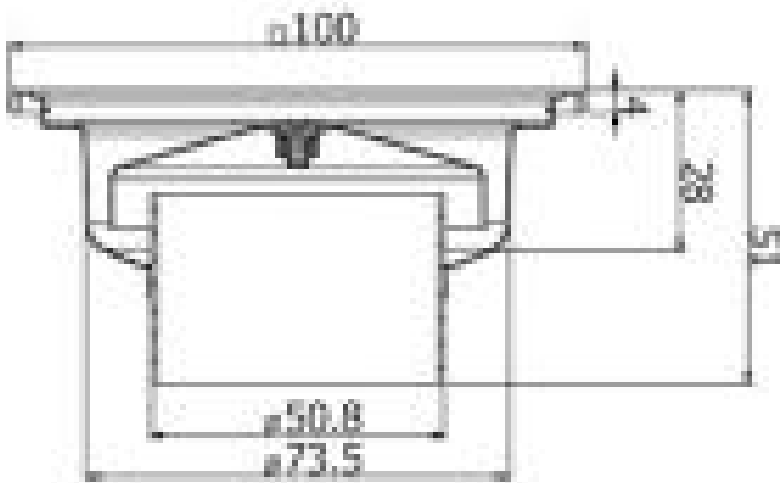

Brand : VRH, Thailand  
Name : Floor drain  
Item Code : W001AS  
Designer :  
Color / Finish: 304 Stainless Steel  
Dimensions : 105 x 105mm, 2" drain

Product info:  
• Floor Drain

Flushing of pipe must be done before fittings are installed. Failure to do so voids the warranty.  
Follow cleaning instructions and avoid using any harmful chemicals.  
All information is for reference only. Installation shall always be based on the specs provided with actual delivered items.  
For more info, visit [www.sanitecph.com](http://www.sanitecph.com)