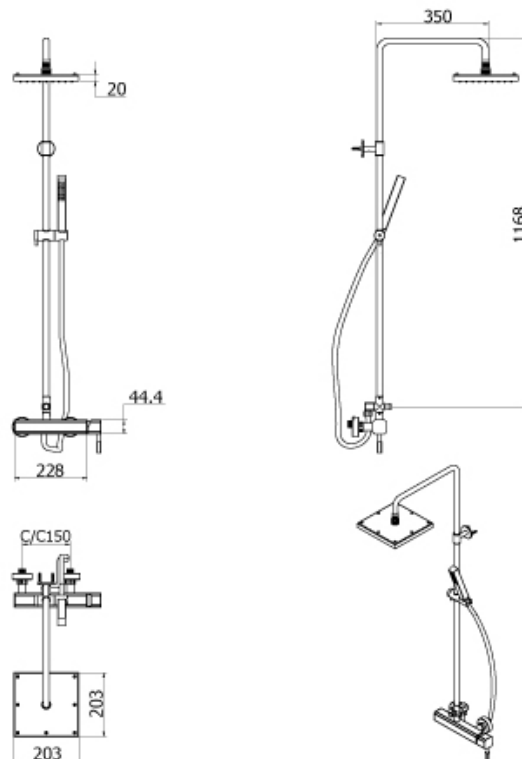

Brand : VRH, Thailand
 Name: BHARMONY Shower pipe with hand shower
 Item Code: S118BAS
 Designer:
 Color / Finish: 304 Stainless Steel
 Dimensions: 1168 mm height

Product info:

- Single lever Shower pipe set
- With overhead shower and hand shower set