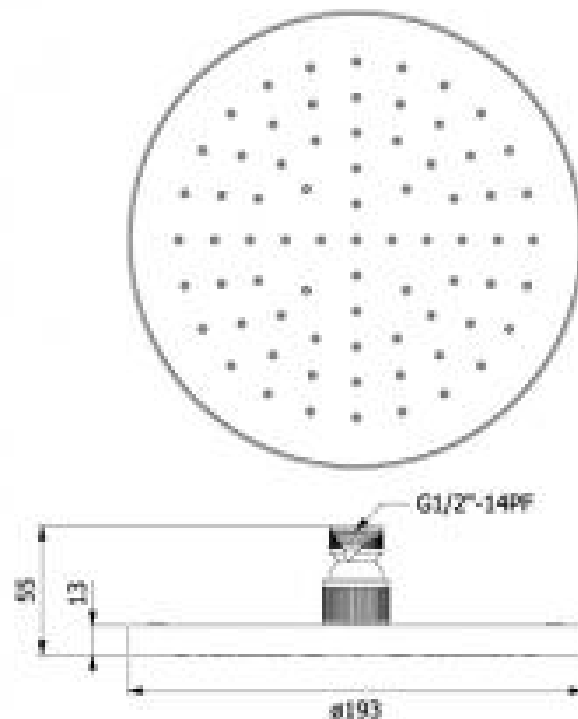

Brand : VRH, Thailand  
Name : Overhead rain shower 8  
Item Code : S115ZAS

Designer :  
Color / Finish: 304 Stainless Steel  
Dimensions : 234.5 mm length  
365.5 height

**Product info:**

- Single Lever Sink Mixer
- With High L spout
  
- 2x angle valve  $\frac{1}{2}$  x  $\frac{1}{2}$  (no nuts)