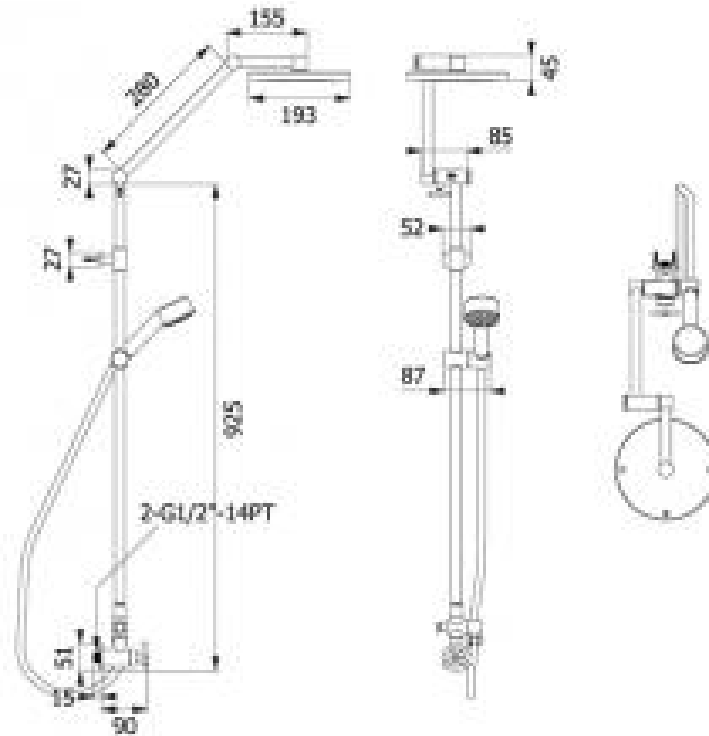

Brand : VRH, Thailand  
 Name: Shower pipe with 8  
 Item Code: S115QBS  
 Designer:  
 Color / Finish: 304 Stainless Steel  
 Dimensions: (See data drawing below for dimensions)

**Product info:**

- Single cold water Shower pipe set
- With 8" overhead shower and hand shower set