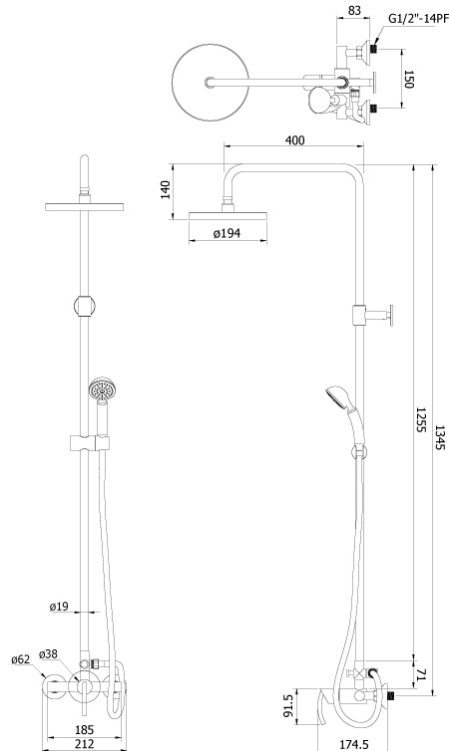

Brand : VRH, Thailand  
 Name: NOVA Shower pipe with hand shower  
 Item Code: S115CBS  
 Designer:  
 Color / Finish: 304 Stainless Steel  
 Dimensions: 1345 mm height

**Product info:**

- Exposed single lever shower pipe set
- With Overhead shower and hand shower set