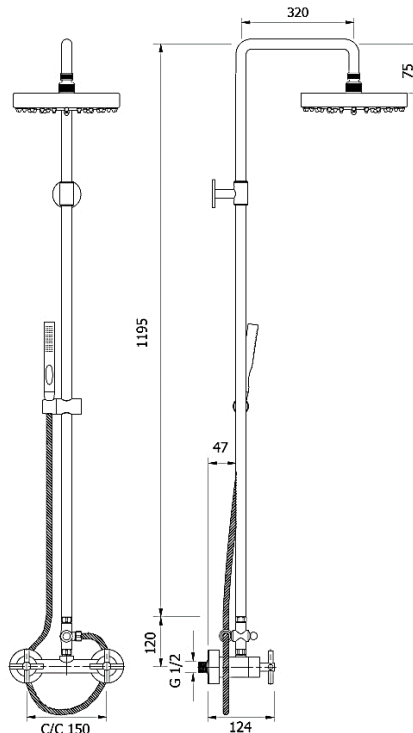

Brand : VRH, Thailand  
 Name: SMOOTH Shower pipe with hand shower  
 Item Code: S115ABS  
 Designer:  
 Color / Finish: 304 Stainless Steel  
 Dimensions: 1195 mm height

**Product info:**

- 2-handle shower pipe set
- Overhead shower and hand shower set