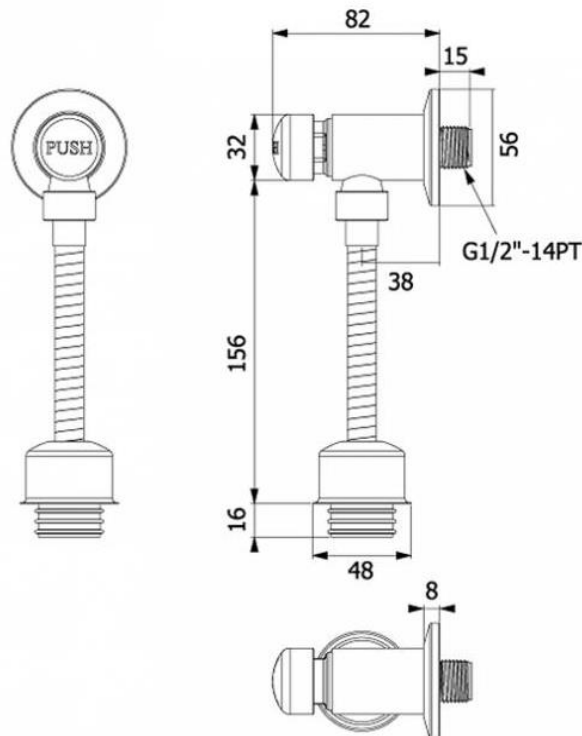

Brand : VRH, Thailand
 Name: Self closing urinal flush valve
 Item Code: R8120S3
 Designer:
 Color / Finish: 304 Stainless Steel
 Dimensions: 82 mm length

Product info:
 • Self-closing urinal flush valve