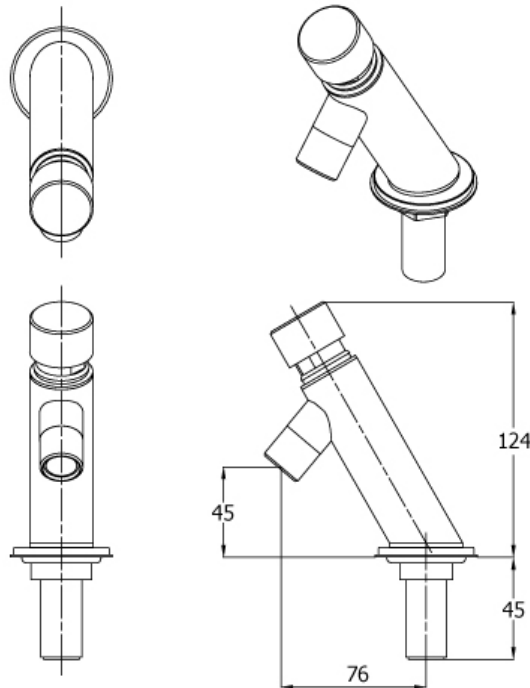

Brand : VRH, Thailand
 Name: Passo self closing Basin pillar tap(cold water only)
 Item Code: R5000S2
 Designer:
 Color / Finish: 304 Stainless Steel
 Dimensions: 124 mm height
 76 mm spout projection

Product info:

- Self-closing basin pillar tap
- Cold or pre-mixed water
- Flow rate: 7 lpm at 3 bar
- Flow pressure: 1~3 bar

Add-ons:

- 1x angle valve ½"x½" (no nuts)
- 1x flexible supply hose ½"x½" x?cm
- 1x basin waste strainer or pop-up
- 1x basin waste trap