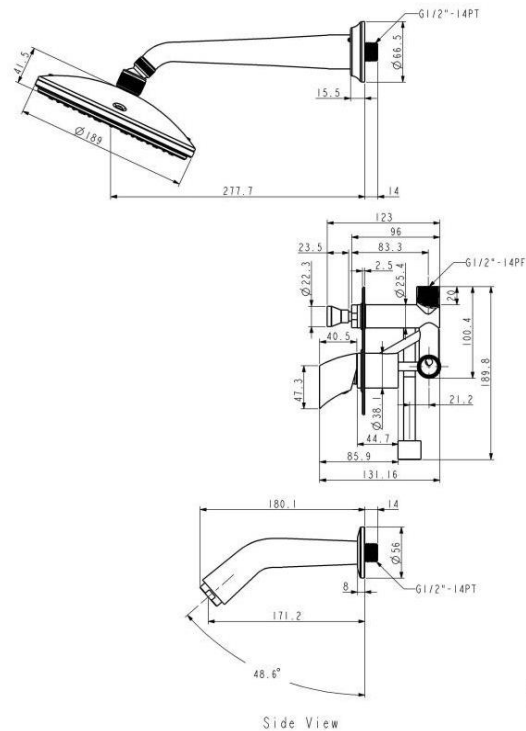

Brand : VRH, Thailand
 Name: RADIANCE Concealed bath/shower mixer with overhead shower and spout
 Item Code: P413181
 Designer:
 Color / Finish: 304 Stainless Steel
 Dimensions: 171.2 mm spout projection
 Ø189mm shower head size

Product info:

- Concealed single lever bath/ shower mixer
- With Overhead shower and bath spout
- Flow pressure: 1~5 bar (15~70)

Flushing of pipe must be done before fittings are installed. Failure to do so voids the warranty.
 Follow cleaning instructions and avoid using any harmful chemicals.
 All information is for reference only. Installation shall always be based on the specs provided with actual delivered items.
 For more info, visit www.sanitecph.com