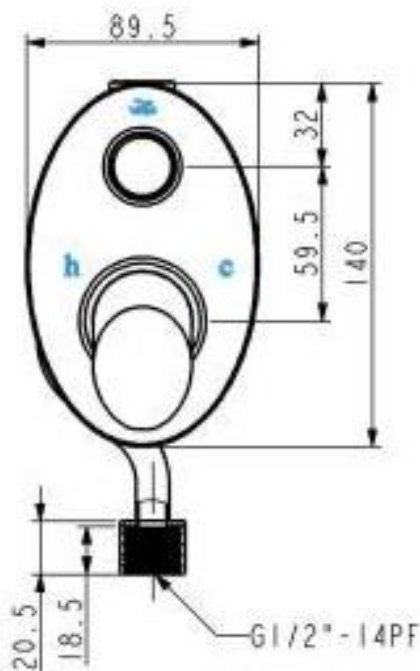

Brand : VRH, Thailand
 Name: RADIANCE Concealed bath/shower mixer with overhead shower and spout
 Item Code: P413181
 Designer:
 Color / Finish: 304 Stainless Steel
 Dimensions: 171.2 mm spout projection
 Ø189mm shower head size

Product info:

- Concealed single lever bath/ shower mixer
- With Overhead shower and bath spout
- Flow pressure: 1~5 bar (15~70)

Flushing of pipe must be done before fittings are installed. Failure to do so voids the warranty.
 Follow cleaning instructions and avoid using any harmful chemicals.
 All information is for reference only. Installation shall always be based on the specs provided with actual delivered items.
 For more info, visit www.sanitecph.com