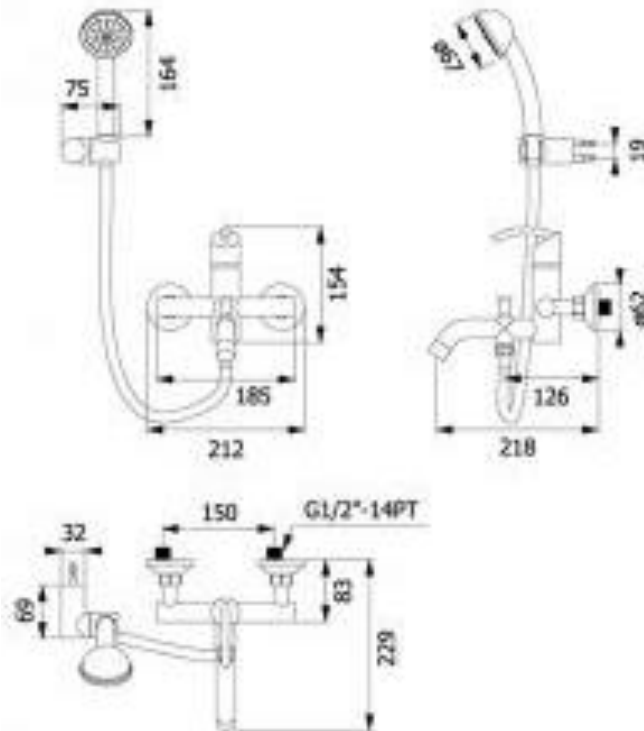

Brand : VRH, Thailand
 Name: NOVA Exposed bath/shower mixer with hand shower set
 Item Code: P4121/1
 Designer:
 Color / Finish: 304 Stainless Steel
 Dimensions: 218 mm spout projection

Product info:

- Exposed single lever bath/shower mixer
- With hand shower set