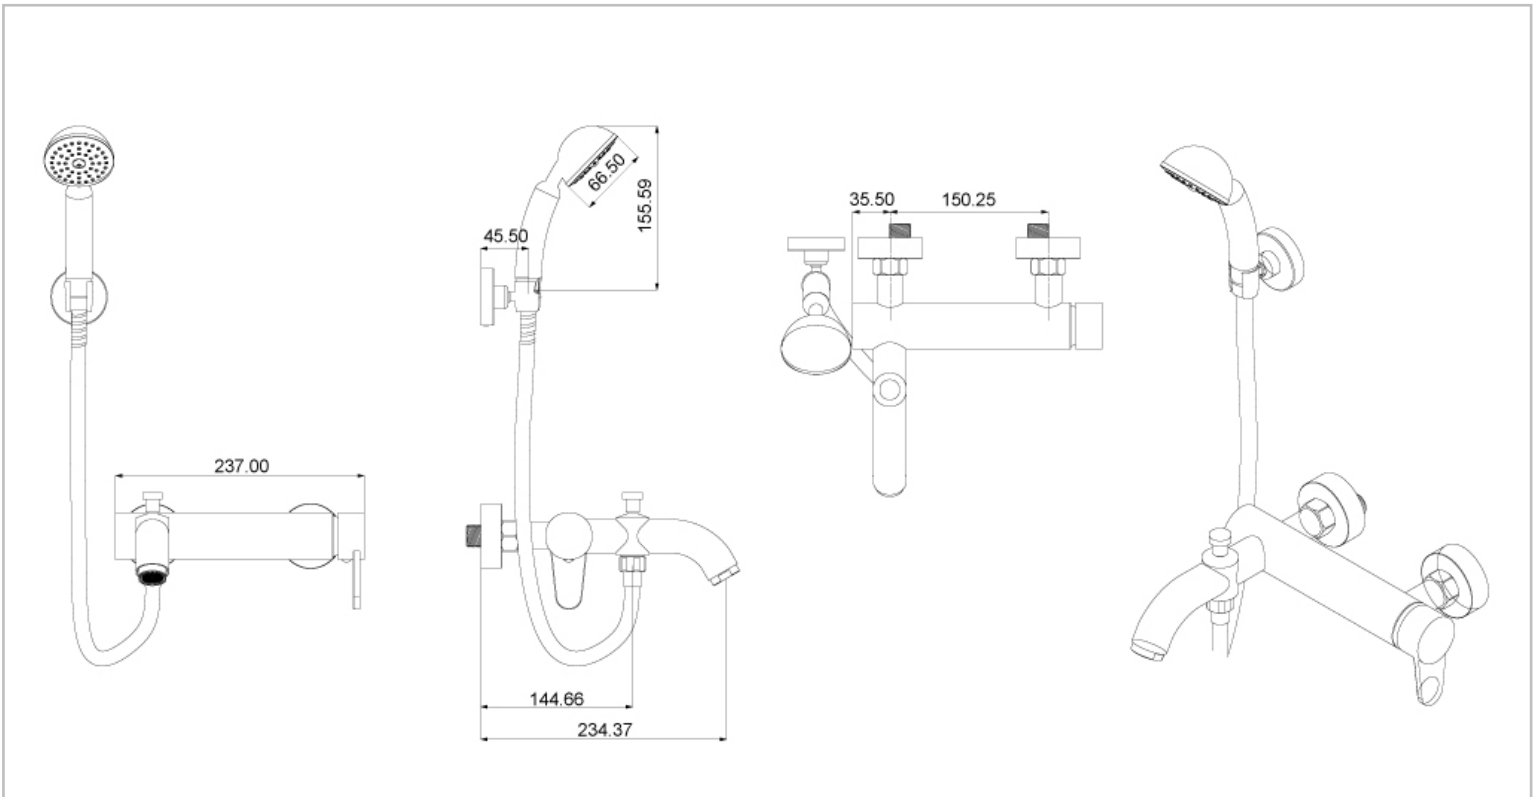

Brand : VRH, Thailand  
 Name : ROMEO Exposed bath/shower mixer with hand shower set  
 Item Code : P4121V1  
 Designer :  
 Color / Finish: 304 Stainless Steel  
 Dimensions : 237 mm width  
 234.37 mm spout projection

**Product info:**

- Single Lever Exposed bath/shower mixer
- With hand shower set

Flushing of pipe must be done before fittings are installed. Failure to do so voids the warranty.

Follow cleaning instructions and avoid using any harmful chemicals.