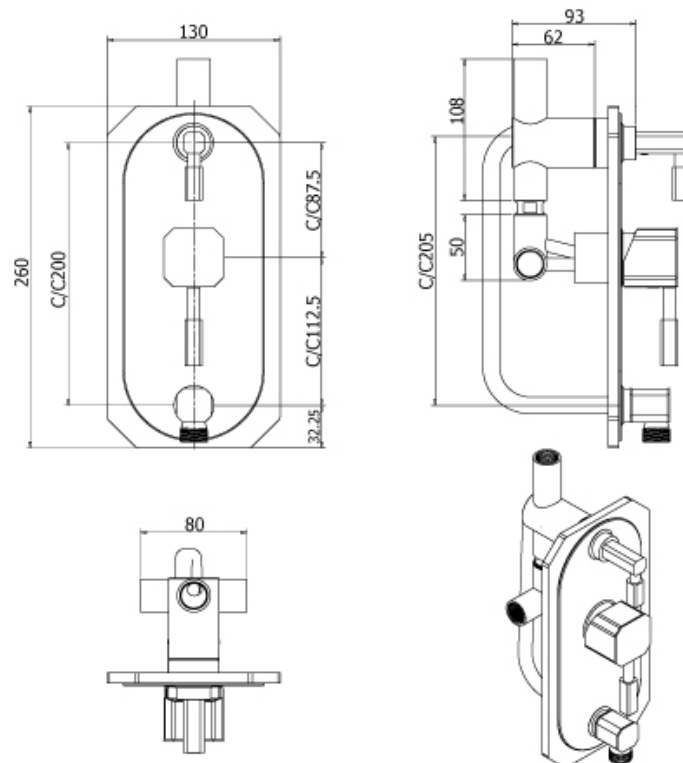

Flushing of pipe must be done before fittings are installed. Failure to do so voids the warranty.

Follow cleaning instructions and avoid using any harmful chemicals.

All information is for reference only. Installation shall always be based on the specs provided with actual delivered items.

For more info, visit www.sanitecph.com