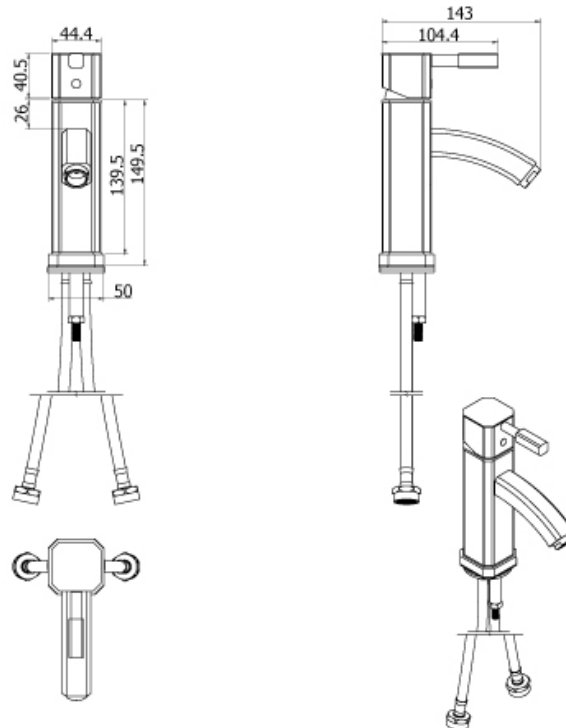

Brand : VRH, Thailand
 Name: HARMONY Basin mixer with ½
 Item Code: P2001Q1
 Designer:
 Color / Finish: 304 Stainless Steel
 Dimensions: 143 mm length

Product info:

- Single lever Basin mixer
- With LA101LS push type pop up

Add-ons:

- 2x angle valve ½"x½" (NO nuts)
- 1x basin waste trap

Flushing of pipe must be done before fittings are installed. Failure to do so voids the warranty.
 Follow cleaning instructions and avoid using any harmful chemicals.
 All information is for reference only. Installation shall always be based on the specs provided with actual delivered items.
 For more info, visit www.sanitecph.com