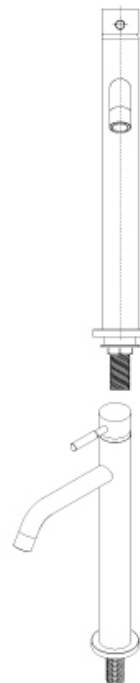

Brand : VRH, Thailand
 Name: MARATHON Washbowl tap (cold water only)requires 11/2
 Item Code: P2000A6
 Designer:
 Color / Finish: 304 Stainless Steel
 Dimensions: 56 x 183 x 340 mm

Product info:

- Single lever control tall basin tap ½"
- For washbowl tap
- For cold water or pre-mixed water

Add-ons:

- 1x angle valve ½"x½" (no nuts)
- 1x flexible supply hose ½"x½" x?cm
- 1x basin waste strainer or pop-up
- 1x basin waste trap

Flushing of pipe must be done before fittings are installed. Failure to do so voids the warranty.
 Follow cleaning instructions and avoid using any harmful chemicals.
 All information is for reference only. Installation shall always be based on the specs provided with actual delivered items.
 For more info, visit www.sanitecph.com