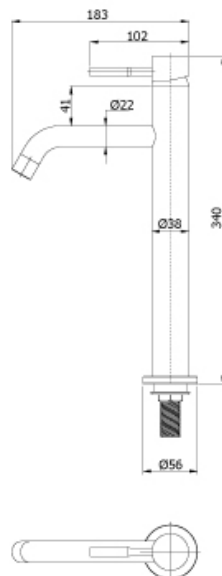

Brand : VRH, Thailand
 Name: MARATHON Washbowl tap (cold water only)requires 11/2
 Item Code: P2000A6
 Designer:
 Color / Finish: 304 Stainless Steel
 Dimensions: 56 x 183 x 340 mm

Product info:

- Single lever control tall basin tap ½"
- For washbowl tap
- For cold water or pre-mixed water

Add-ons:

- 1x angle valve ½"x½" (no nuts)
- 1x flexible supply hose ½"x½" x?cm
- 1x basin waste strainer or pop-up
- 1x basin waste trap

Flushing of pipe must be done before fittings are installed. Failure to do so voids the warranty.
 Follow cleaning instructions and avoid using any harmful chemicals.
 All information is for reference only. Installation shall always be based on the specs provided with actual delivered items.
 For more info, visit www.sanitecph.com