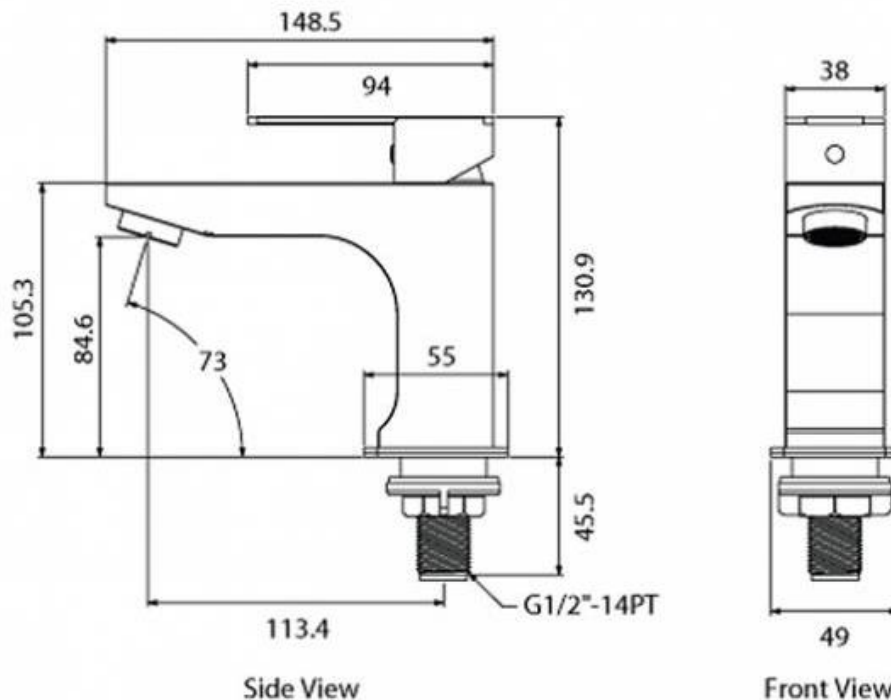

Brand : VRH, Thailand
 Name: HYBRID FORTE Basin pillar tap (cold water only)requires ½
 Item Code: P200073
 Designer:
 Color / Finish: 304 Stainless Steel
 Dimensions: 148.5 x 49 x 130.9 mm
 113.4 mm spout projection

Product info:

- Single lever control Basin pillar tap ½"

Add-ons:

- 1x angle valve ½"x½" (no nuts)
- 1x flexible supply hose ½"x½" x?cm
- 1x basin waste strainer or pop-up
- 1x basin waste trap

Flushing of pipe must be done before fittings are installed. Failure to do so voids the warranty.
 Follow cleaning instructions and avoid using any harmful chemicals.
 All information is for reference only. Installation shall always be based on the specs provided with actual delivered items.
 For more info, visit www.sanitecph.com