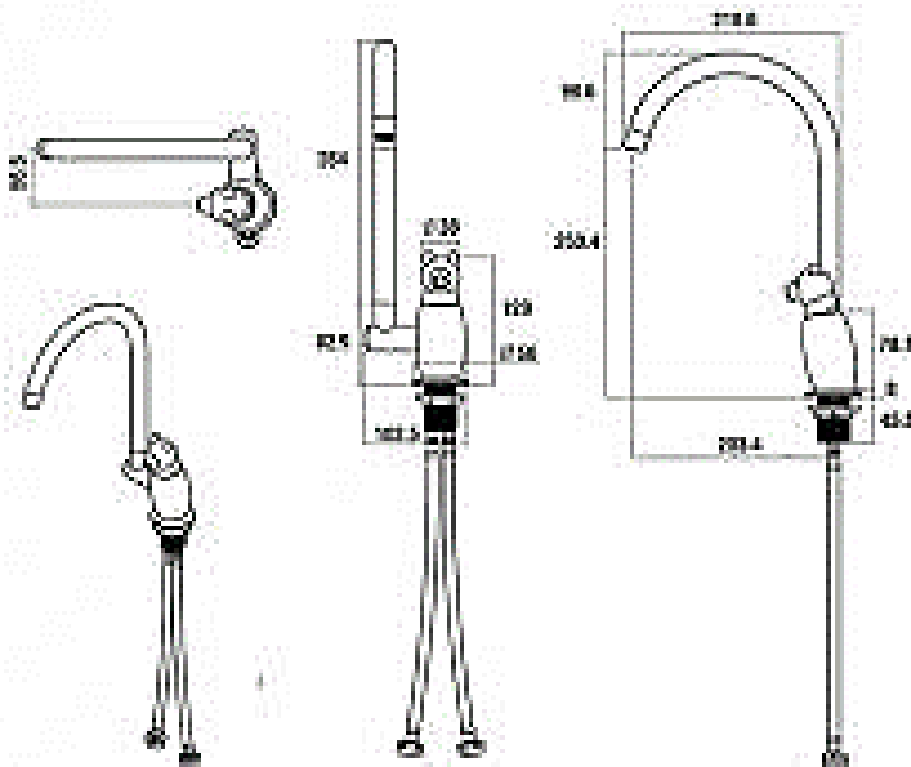

Brand : VRH, Thailand
 Name: POLAR B Sink mixer with ½
 Item Code: P100191
 Designer:
 Color / Finish: 304 Stainless Steel
 Dimensions: 203.8 Spout Projection
 218.6 Length, 348.4mm Height

Product info:

- Single lever Sink mixer
- With high spout

Add-ons:

- 2x angle valve ½"x½" (no nuts)

Follow cleaning instructions and avoid using any harmful chemicals. Failure to do so voids the warranty.

All information is for reference only. Installation shall always be based on the specs provided with actual delivered items.
 For more info, visit www.sanitecph.com