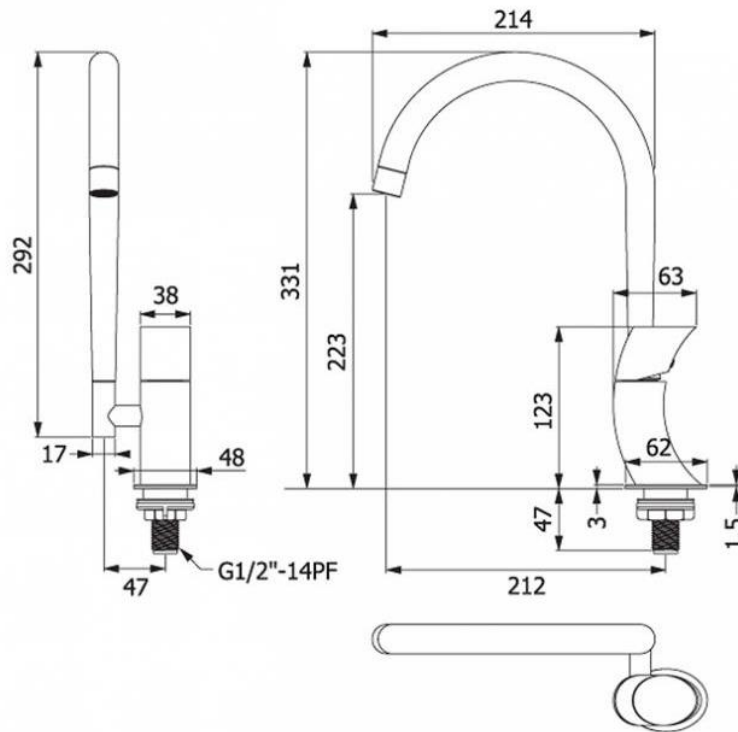

Brand : VRH, Thailand
 Name: Radian Sink pillar tap
 Item Code: P100081
 Designer:
 Color / Finish: 304 Stainless Steel
 Dimensions: 214mm Length, 331 mm Height
 212 mm Spout Projection

Product info:

- Sink Wall Tap

Add-ons:

- 1x angle valve ½"x½" (no nut)
- 1x flexible supply hose ½"x½"x?cm

Follow cleaning instructions and avoid using any harmful chemicals. Failure to do so voids the warranty.

All information is for reference only. Installation shall always be based on the specs provided with actual delivered items.
 For more info, visit www.sanitecph.com