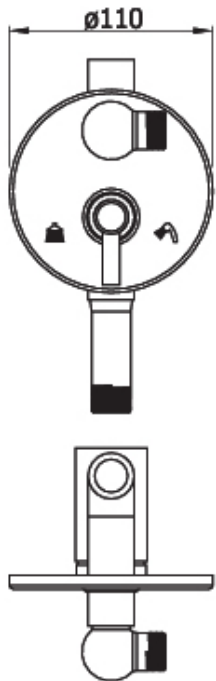

Brand : VRH, Thailand
Name: MARATHON Diverter valve

Item Code: P00006S

Designer:

Color / Finish: 304 Stainless Steel

Dimensions: Ø110 mm
139 mm height

Product info:

- Concealed Diverter
- With wall outlet ½"