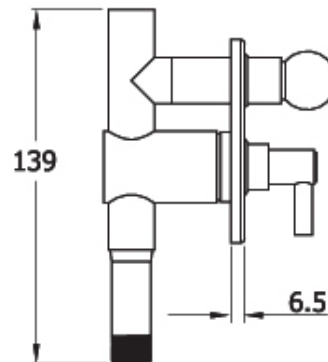

Brand : VRH, Thailand
Name: MARATHON Diverter valve

Item Code: P00006S

Designer:

Color / Finish: 304 Stainless Steel

Dimensions: Ø110 mm
139 mm height

Product info:

- Concealed Diverter
- With wall outlet ½"