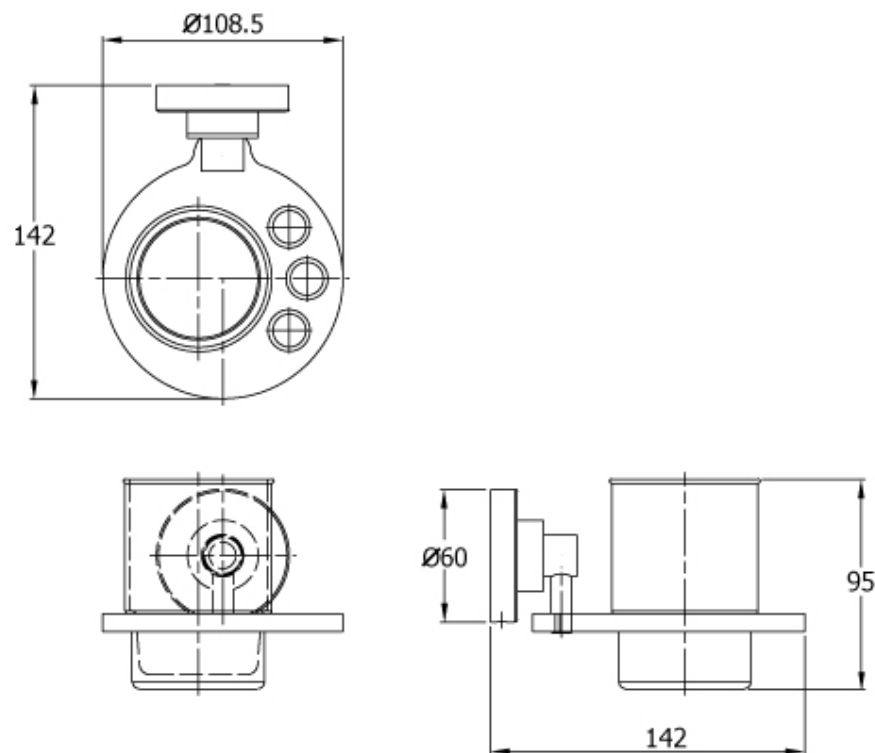

Brand : VRH, Thailand
Name : MARATHON Toothbrush & tumbler holder
Item Code : MA109AS
Designer :
Color / Finish: 304 Stainless Steel
Dimensions : 142mm height
Ø108.5mm

Product info:

- Toothbrush and tumbler