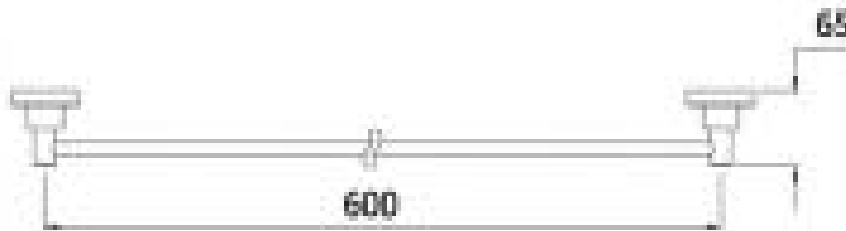

Brand : VRH, Thailand
Name : MARATHON Towel bar
Item Code : MA101AS

Designer :
Color / Finish: 304 Stainless Steel
Dimensions : 65 x 600 x Ø60 mm

Product info:

- Towel Bar

Flushing of pipe must be done before fittings are installed. Failure to do so voids the warranty.
Follow cleaning instructions and avoid using any harmful chemicals.
All information is for reference only. Installation shall always be based on the specs provided with actual delivered items.
For more info, visit www.sanitecph.com