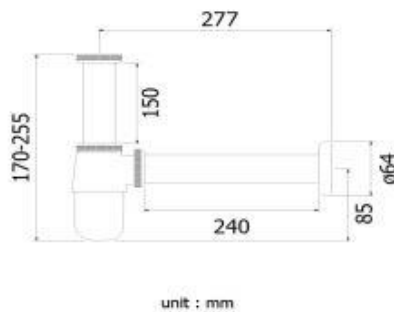

HFSET-2000HS1

Flushing of pipe must be done before fittings are installed. Failure to do so voids the warranty.
Follow cleaning instructions and avoid using any harmful chemicals.
All information is for reference only. Installation shall always be based on the specs provided with actual delivered items.
For more info, visit www.sanitecph.com