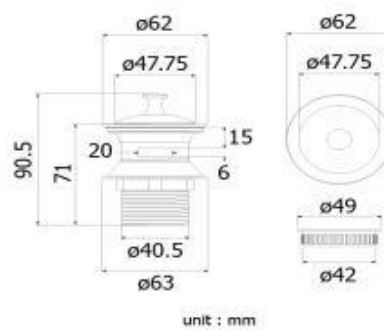

Brand : VRH, Thailand
 Name : Basin Tap with Installation set
 Item Code : HFSET-2000HS1
 Designer :
 Color / Finish: Stainless Steel
 Dimensions : (Please see data drawing below for dimensions)

- Product info:
- Basin tap
 - With Installation set