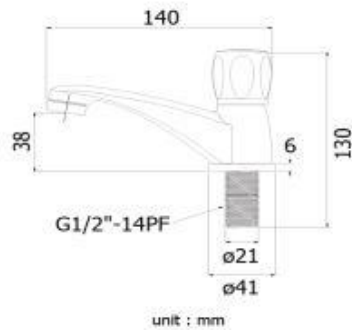

Brand : VRH, Thailand
 Name : Basin Tap with Installation set
 Item Code : HFSET-2000HS1
 Designer :
 Color / Finish: Stainless Steel
 Dimensions : (Please see data drawing below for dimensions)

- Product info:
- Basin tap
 - With Installation set