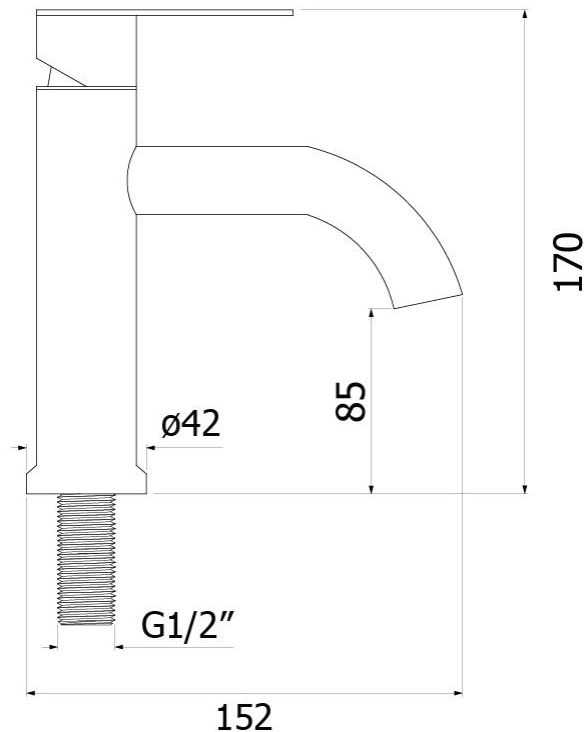

Brand : VRH, Thailand
Name : HOY basin tap (cold water only)
Item Code : HFHOP-2000HY1
Designer :
Color / Finish: 304 Stainless Steel
Dimensions : 152 x 170 mm

Product info:

- Basin Tap
- Cold water only