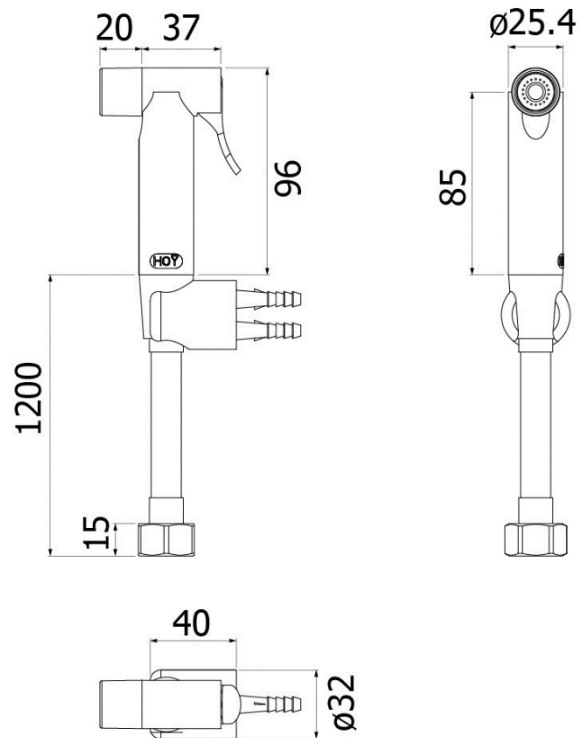

Flushing of pipe must be done before fittings are installed. Failure to do so voids the warranty.

Follow cleaning instructions and avoid using any harmful chemicals.

All information is for reference only. Installation shall always be based on the specs provided with actual delivered items.

For more info, visit www.sanitecph.com