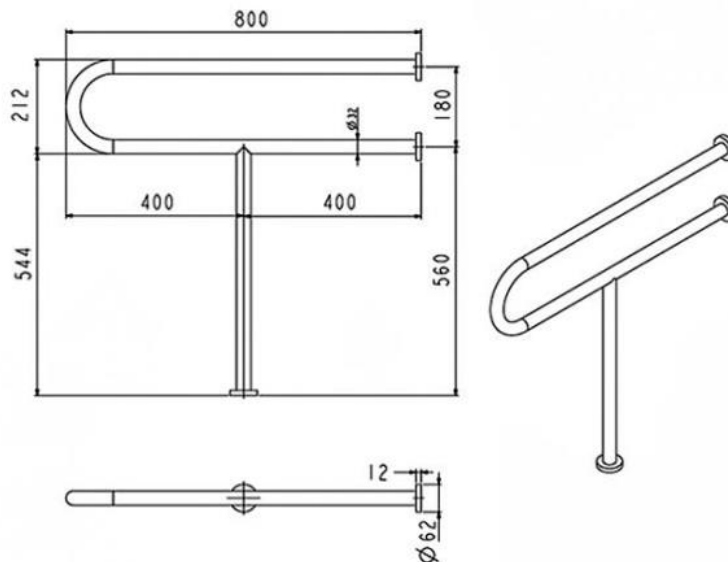

Brand : VRH, Thailand
Name : GRAB BAR
Item Code : FBVHC-TS795B

Designer :
Color / Finish: 304 Stainless Steel
Dimensions : 32 x 800 x 700mm

Product info:

- Grab Bar
- Stainless Steel

Flushing of pipe must be done before fittings are installed. Failure to do so voids the warranty.
Follow cleaning instructions and avoid using any harmful chemicals.
All information is for reference only. Installation shall always be based on the specs provided with actual delivered items.
For more info, visit www.sanitecph.com