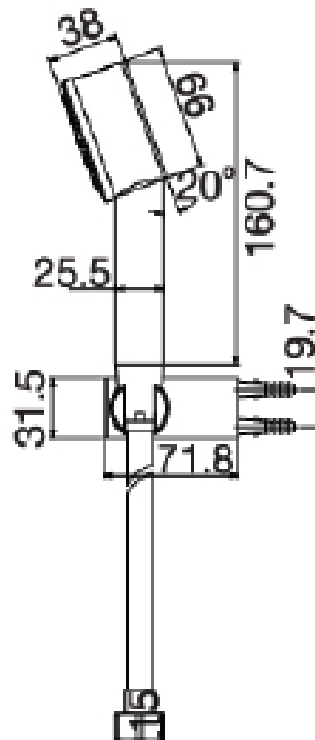

Brand : VRH, Thailand
 Name: Rainbow hand shower, holder & hose set
 Item Code: F114AWZ
 Designer:
 Color / Finish: 304 Stainless Steel
 Dimensions: 71.8 x 160.7 mm

Product info:

- Rainbow hand shower set
- With s/s face ABS flexible shower hose
- Wall support