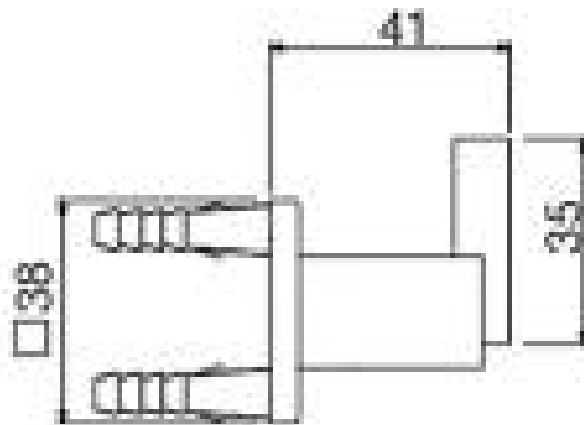

Brand : VRH, Thailand
Name: CUBE Single hook

Item Code: CU102AS

Designer:

Color / Finish: 304 Stainless Steel

Dimensions: 41 mm length
35 mm height

Product info:

- Single Robe hook

Flushing of pipe must be done before fittings are installed. Failure to do so voids the warranty.