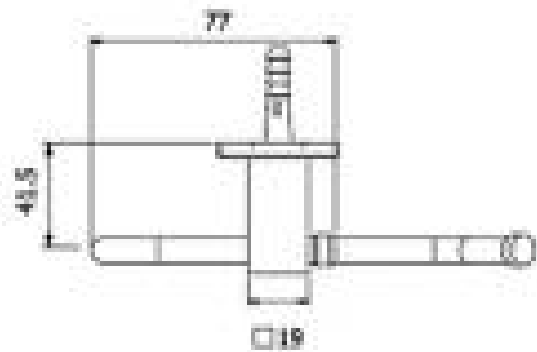

Brand : VRH, Thailand  
Name: CAPSULE Towel ring  
Item Code: CS104BS  
Designer:  
Color / Finish: 304 Stainless Steel  
Dimensions: 45 x 140 x 100 mm

Product info:  
• Towel Ring

Flushing of pipe must be done before fittings are installed. Failure to do so voids the warranty.  
Follow cleaning instructions and avoid using any harmful chemicals.  
All information is for reference only. Installation shall always be based on the specs provided with actual delivered items.  
For more info, visit [www.sanitecph.com](http://www.sanitecph.com)