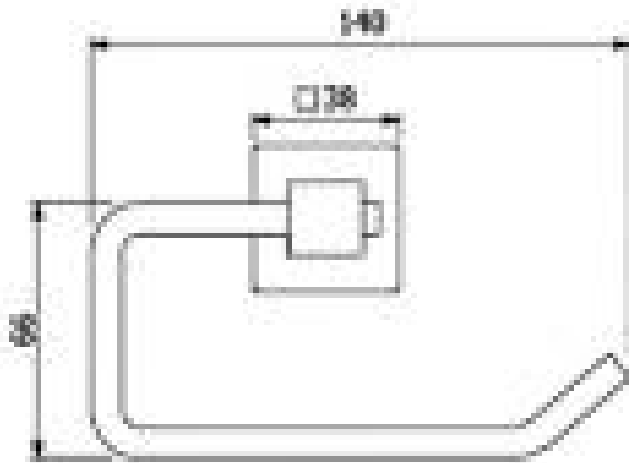

Brand : VRH, Thailand  
Name: CAPSULE Towel ring  
Item Code: CS104BS  
Designer:  
Color / Finish: 304 Stainless Steel  
Dimensions: 45 x 140 x 100 mm

Product info:  
• Towel Ring

Flushing of pipe must be done before fittings are installed. Failure to do so voids the warranty.  
Follow cleaning instructions and avoid using any harmful chemicals.  
All information is for reference only. Installation shall always be based on the specs provided with actual delivered items.  
For more info, visit [www.sanitecph.com](http://www.sanitecph.com)