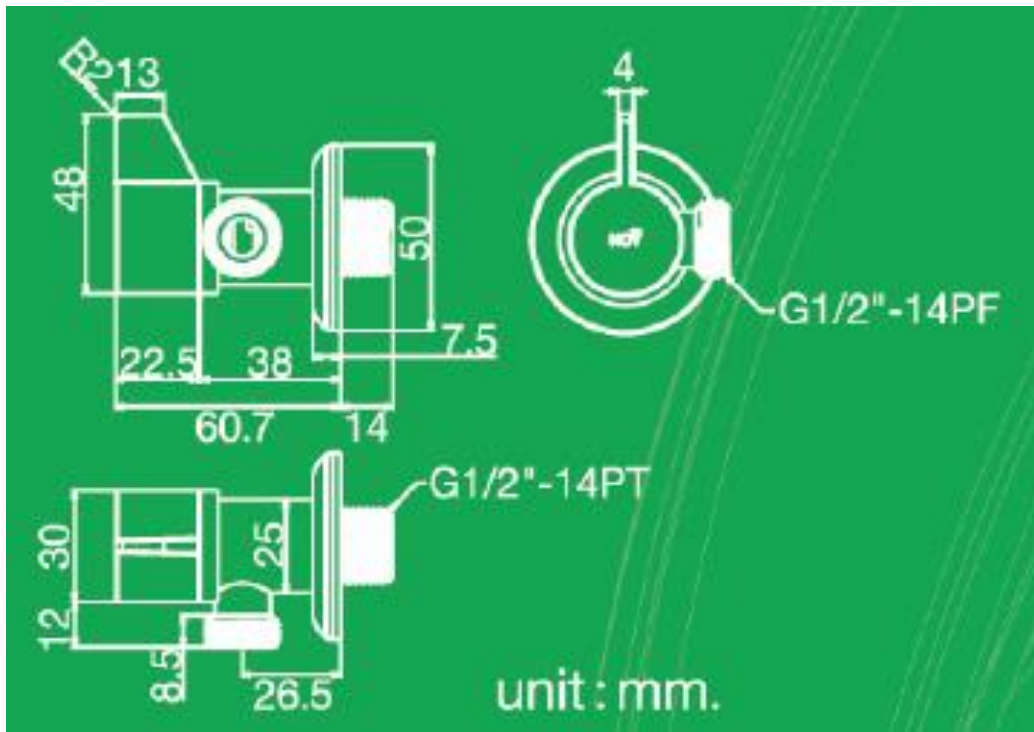

Brand : VRH, Thailand
 Name: ECO Shower valve with hose connection
 Item Code: C9120Y1
 Designer:
 Color / Finish: White
 Dimensions: 50 x 60.7 x 48 mm

Product info:
 • 2-way stop valve ½"

Flushing of pipe must be done before fittings are installed. Failure to do so voids the warranty.
 Follow cleaning instructions and avoid using any harmful chemicals.
 All information is for reference only. Installation shall always be based on the specs provided with actual delivered items.
 For more info, visit www.sanitecph.com