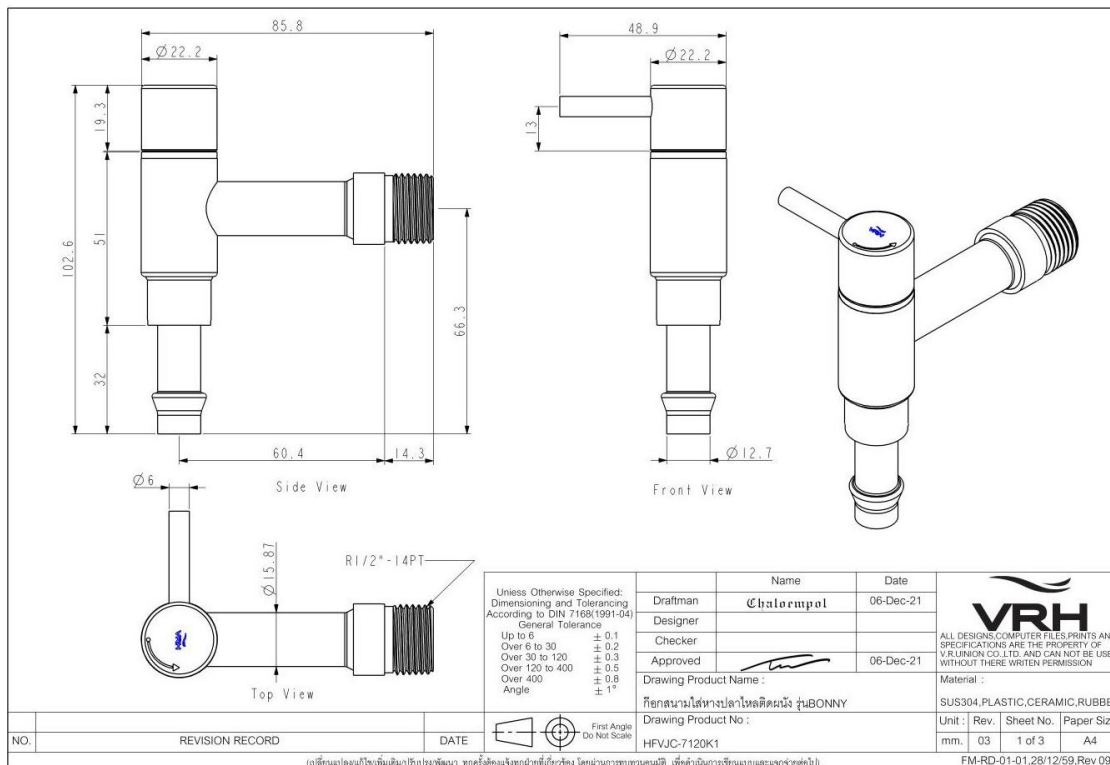

FM-RD-01-01,28/12/59,Rev 09

Flushing of pipe must be done before fittings are installed. Failure to do so voids the warranty.
Follow cleaning instructions and avoid using any harmful chemicals.
All information is for reference only. Installation shall always be based on the specs provided with actual delivered items.
For more info, visit www.sanitecph.com