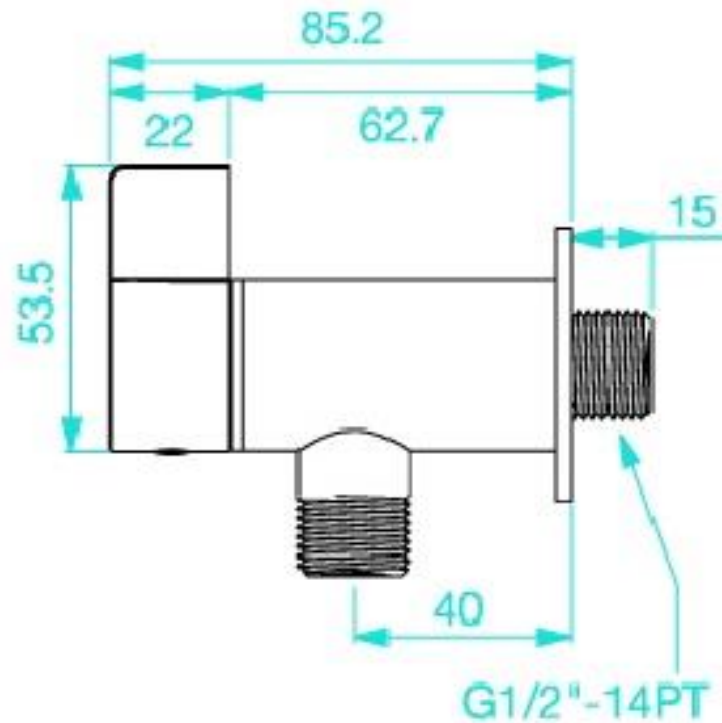

Brand : VRH, Thailand
 Name: ECO Shower valve with hose connection
 Item Code: C3120Y2
 Designer:
 Color / Finish: 304 Stainless Steel
 Dimensions: 85.2mm length
 53.5mm height

Product info:

- Wall shut-off valve ½"
- With hose connection ½"