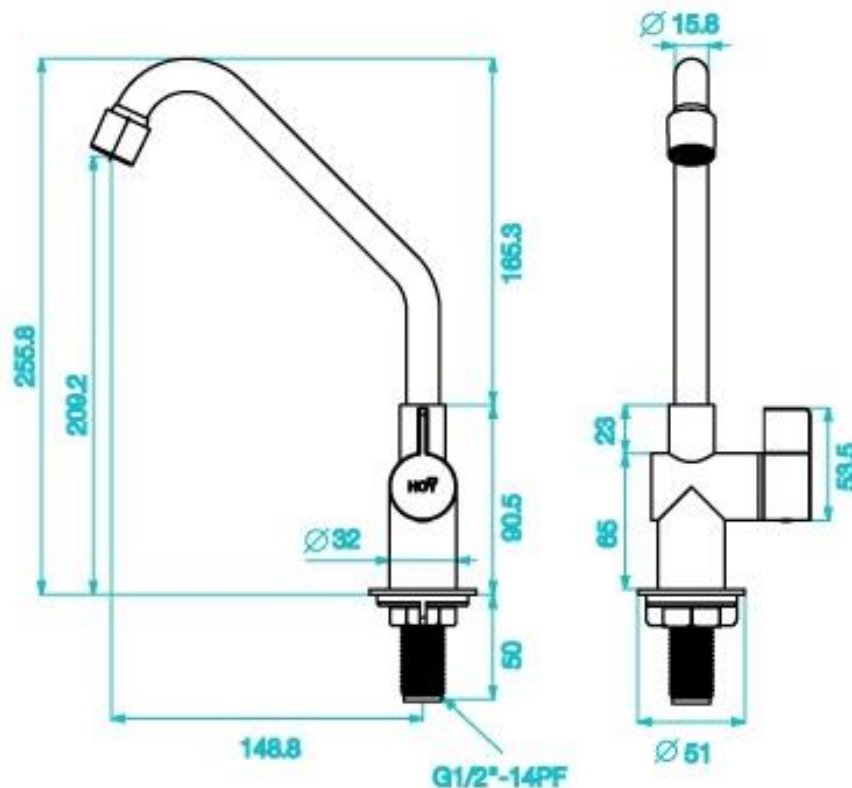

Brand : VRH, Thailand
 Name: ECO Sink pillar tap (cold water only)
 Item Code: C1000Y4
 Designer:
 Color / Finish: White
 Dimensions: 255.8 mm Height
 148.8 mm Spout Projection

Product info:

- Sink Pillar tap ½", cold or pre-mixed water

Add-ons:

- 1x angle valve ½"x½" (no nuts)
- 1x flexible supply hose ½"x½" x?cm

Follow cleaning instructions and avoid using any harmful chemicals. Failure to do so voids the warranty.

All information is for reference only. Installation shall always be based on the specs provided with actual delivered items.
 For more info, visit www.sanitecph.com