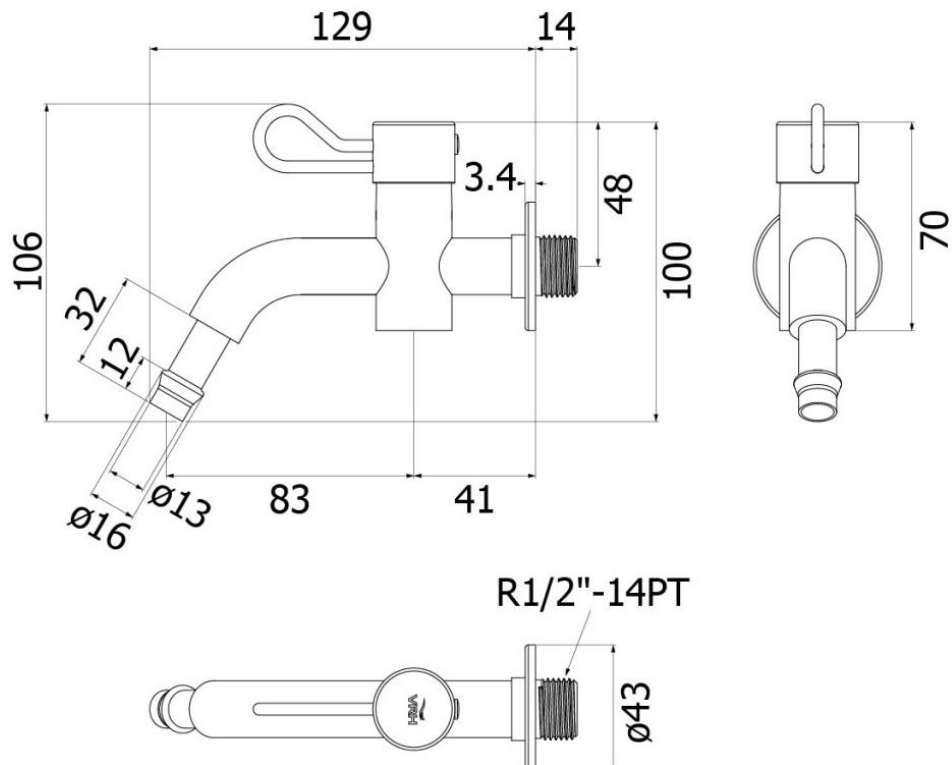

Brand : VRH, Thailand
 Name : BONNY Wall Tap with hose connector
 Item Code : B7120K18
 Designer :
 Color / Finish: 304 Stainless Steel
 Dimensions : (See data drawing below for dimensions)

Product info:

- Wall tap
- With hose connector

Flushing of pipe must be done before fittings are installed. Failure to do so voids the warranty.
 Follow cleaning instructions and avoid using any harmful chemicals.
 All information is for reference only. Installation shall always be based on the specs provided with actual delivered items.
 For more info, visit www.sanitecph.com