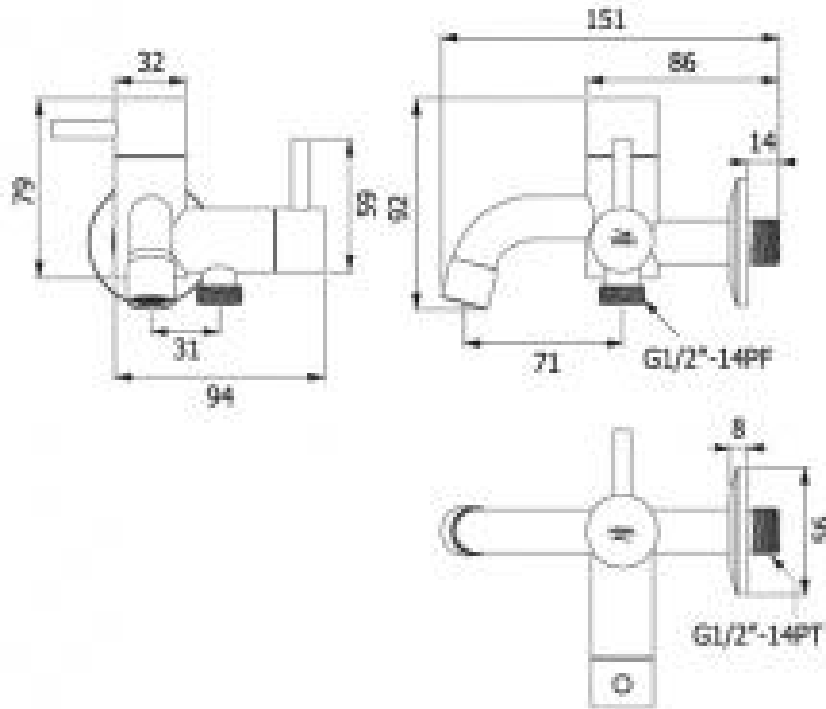

Brand : VRH, Thailand
 Name : POCKET Wall bib tap with hose connection
 Item Code : B7120G2
 Designer :
 Color / Finish: 304 Stainless Steel
 Dimensions : 160 mm length
 120 mm spout projection

Product info:

- Double Wall bib tap ½"
- And with hose connection ½"

Flushing of pipe must be done before fittings are installed. Failure to do so voids the warranty.
 Follow cleaning instructions and avoid using any harmful chemicals.
 All information is for reference only. Installation shall always be based on the specs provided with actual delivered items.
 For more info, visit www.sanitecph.com