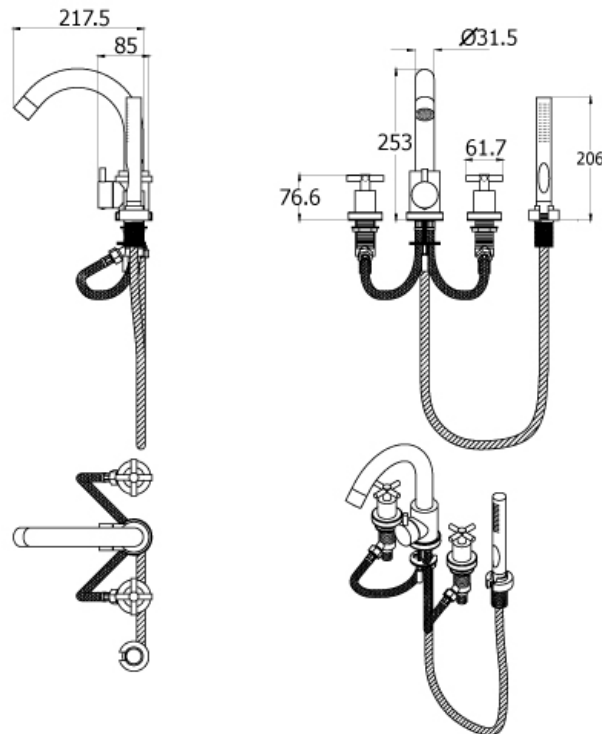

Brand : VRH, Thailand
 Name : SMOOTH 4 Hole deck mounted tub mixer
 Item Code : B4002D1
 Designer :
 Color / Finish: 304 Stainless Steel
 Dimensions : 253 mm height

Product info:

- 4hole 2-handle deck mounted bathtub mixer
- Cross handles

Add-ons:

- 2x angle valve 1/2"x1/2" (no nuts)
- 2x flexible supply hose 1/2"x1/2" x?cm

Flushing of pipe must be done before fittings are installed. Failure to do so voids the warranty.
 Follow cleaning instructions and avoid using any harmful chemicals.
 All information is for reference only. Installation shall always be based on the specs provided with actual delivered items.
 For more info, visit www.sanitecph.com